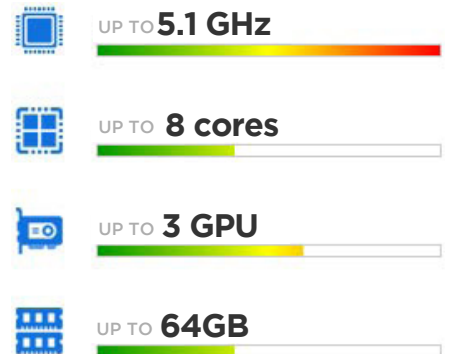

DIMENSIONS

6.84" (17.4cm) W
15.28" (38.8cm) H
17.8" (45.2cm) D

RECOMMENDED FOR APPLICATIONS LIKE

SYSTEM SPECIFICATIONS

PROCESSOR

Overclocked 8-core Intel® Core™ i7 or i9 processor with liquid cooling

Intel® Core™ i7 processor
Intel Inside®. Extraordinary Performance Outside.
© Intel, the Intel Logo, Intel Inside, Intel Core, and Core Inside are trademarks of Intel Corporation in the U.S. and/or other countries.

MEMORY

Up to 64GB DDR4-2666MHz

GRAPHICS

Up to three* NVIDIA® Quadro®/GeForce® or AMD® Radeon™/Radeon Pro™ professional graphics cards

Intel® Core™ i9 processor
Intel Inside®. Extraordinary Performance Outside.
© Intel, the Intel Logo, Intel Inside, Intel Core, and Core Inside are trademarks of Intel Corporation in the U.S. and/or other countries.

HARD DRIVE OPTIONS

2 x SATA 3.5" 7200 RPM (Up to 10TB each)**
4 x SATA 2.5" SSD (Up to 4TB each)**
3 x M.2 PCI-e SSD (Up to 2TB each)

PORTS

FRONT: 4 x USB 3.1
Audio Out/Mic In

REAR: 4 x USB 3.1
2 x USB 3.0
2 x Gigabit Ethernet
Audio Out/Mic In/Line In
Wi-Fi 802.11 a/b/g/n/ac
Bluetooth v4.0