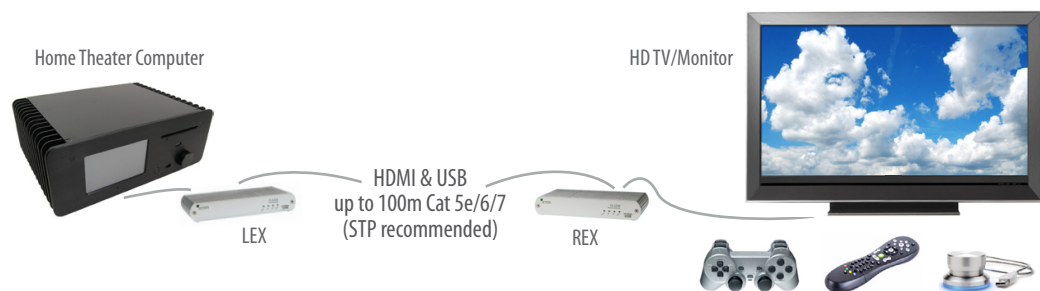

HDMI and USB 2.0 100m Cat 5e/6/7 KVM Extender System

The EL5363 KVM Extender System features the latest and most robust HD video and USB extension technology from Icron Technologies. The EL5363 extends both HDMI and USB 2.0 up to 100m using a single Cat 5e/6/7 cable.

*LEX (Local Extender)
front view*

*REX (Remote Extender)
back view*

Features

The EL5363 KVM Extender lets you place an HDMI host up to 100 meters (330 feet) away from the viewing area using a single Cat 5e/6/7 cable. The system supports full HD video and USB 2.0, providing the ability to control keyboards, mice, flash drives, audio peripherals and other USB 2.0 and 1.1 devices.

Key features include:

- Point-to-point video and USB extension up to 100m over a single CAT 5e/6/7 cable
- Full uncompressed HD video: 4Kp30, 1080p and 1920x1200 resolutions
- 3D
- Deep Color
- x.v. Color
- Lip Sync Pass-through
- CEC Pass-through
- HDCP Pass-through
- USB 2.0 throughput support up to 40 Mbps

Includes ExtremeUSB® suite of features:

- Transparent USB extension
- True plug and play; no software drivers required
- Works with all major operating systems: Windows®, OS X® and Linux®

Applications

- Medical Extensions
- Interactive Digital Signage
- Home Theater
- Industrial Control