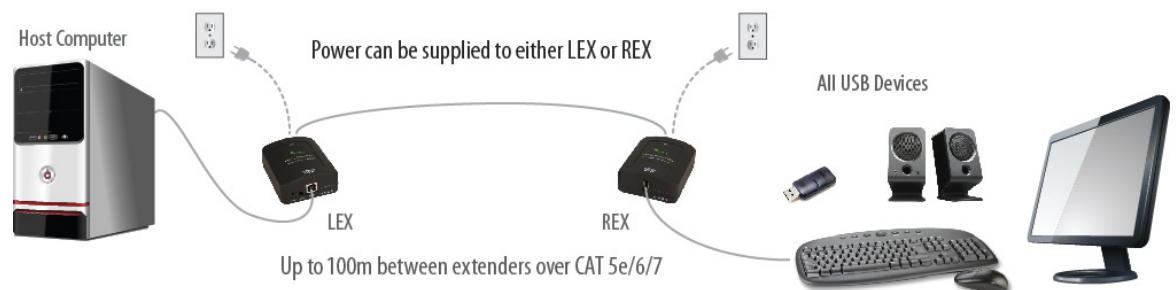

4664 Lougheed Hwy.
Suite 221
Burnaby, BC,
V5C 5T5, Canada

www.aron.com
+1 604 638 3920

←EXTREME→
USB®

Specifications subject to
change without notification.

©2016

Iaron Technologies Corp.

#90-01490-A01