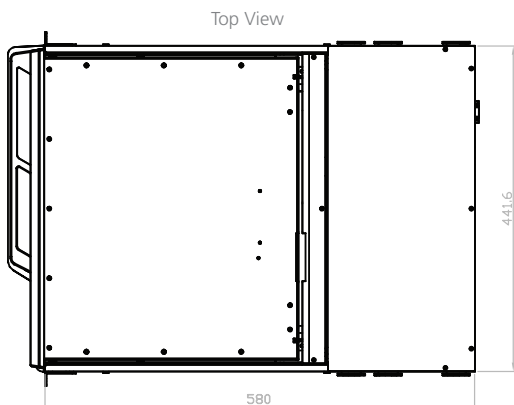

KwikDraw-A 17HD-12

Features

Key features:-

- 1U 17" widescreen LCD console drawer with DVI-D
- Support Full HD with 1080p resolution
- 104-key keyboard with touchpad or trackball
- New enhanced aesthetics with moulded front handle
- Front USB port for device access (USB hub KVM)
- 2 post rack mounting available
- 12-port DVI-D, USB & Audio KVM

Dimensions

Unit : mm

KwikDraw-A 17HD-12

Specifications

The information is believed to be accurate. However Amplicon Liveline Limited accepts no responsibility for any problems caused by errors and omissions. Specifications are subject to change without notice.

Console

LCD Panel	Size (diagonal): 17.3" widescreen TFT Max resolution: 1920 x 1080 Brightness (cd/m ²): 400 Backlight: LED Colours: 16.7 M, 8-bit Contrast ratio (typ): 600 : 1 Viewing angle (H/V): 160° x 140° Active area (mm): 382 x 215 MTBF (hrs): 50,000 Signal input: VGA, DVI-D	Regulatory	Safety: FCC & CE certified Environmental: RoHS2 & REACH compliant
Casing Colour	Black (RAL 9005)	Power	Input: Auto-sensing 100 to 240VAC, 50 / 60Hz Consumption: Max. 48 Watt, Standby 5 Watt
Weight	Net: 11.6kgs (25.5lbs) Gross: 17.5kgs (38.5lbs)	Environmental	Operating: 0 to 50°C Storage: -5 to 60°C Relative humidity: 5~90%, non-condensing Shock: 10G acceleration (11ms duration) Vibration: 5~500Hz 1G RMS random vibration
Dimensions (W x D x H)	Product: 441.6 x 580 x 44 mm (17.4 x 22.8 x 1.73 in) Packing: 590 x 808 x 140 mm (23.2 x 31.8 x 5.5 in)		