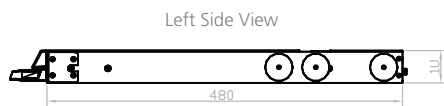

## Features

Key features:-

- 1U 17" widescreen LCD console drawer
- Support Full HD with 1080p resolution
- 104-key keyboard with touchpad or trackball
- New enhanced aesthetics with moulded front handle
- Short depth design of 480mm (18.9") only
- Front USB port for device access (USB hub KVM)
- 2 post rack mounting available

## Dimensions

Unit : mm

LCD Panel	Size (diagonal): 17.3" widescreen TFT Max resolution: 1920 x 1080 Brightness (cd/m <sup>2</sup> ): 400 Backlight: LED Colours: 16.7 M, 8-bit Contrast ratio (typ): 600 : 1 Viewing angle (H/V): 160° x 140° Active area (mm): 382 x 215 MTBF (hrs): 50,000 Signal input: VGA or HDMI	Regulatory	Safety: FCC & CE certified Environmental: RoHS2 & REACH compliant	
	Casing Colour	Black (RAL 9005)	Power	Input: Auto-sensing 100 to 240VAC, 50 / 60Hz Consumption: Max. 48 Watt, Standby 5 Watt
	Weight	Net: 10.8kgs (24lbs) Gross: 15.8kgs (34.8lbs)	Environmental	Operating: 0 to 50°C Storage: -5 to 60°C Relative humidity: 5~90%, non-condensing Shock: 10G acceleration (11ms duration) Vibration: 5~500Hz 1G RMS random vibration
	Dimensions (W x D x H)	Product: 441.6 x 480 x 44 mm (17.4 x 18.9 x 1.73 in) Packing: 590 x 808 x 140 mm (23.2 x 31.8 x 5.5 in)		