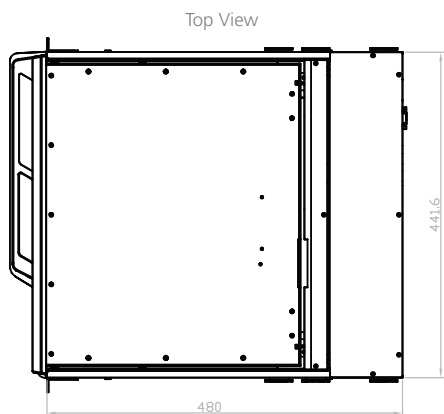

## Features

Key features:-

- 1U 17" widescreen LCD console drawer
- Support Full HD with 1080p resolution
- 104-key keyboard with touchpad or trackball
- New enhanced aesthetics with moulded front handle
- Short depth design of 480mm (18.9") only
- Front USB port for device access (USB hub KVM)
- 2 post rack mounting available

## Dimensions

Unit : mm

LCD Panel	Size (diagonal): 17.3" widescreen TFT Max resolution: 1920 x 1080 Brightness (cd/m <sup>2</sup> ): 400 Backlight: LED Colours: 16.7 M, 8-bit Contrast ratio (typ): 600 : 1 Viewing angle (H/V): 160° x 140° Active area (mm): 382 x 215 MTBF (hrs): 50,000 Signal input: VGA or HDMI	Regulatory	Safety: FCC & CE certified Environmental: RoHS2 & REACH compliant	
	Casing Colour	Black (RAL 9005)	Power	Input: Auto-sensing 100 to 240VAC, 50 / 60Hz Consumption: Max. 48 Watt, Standby 5 Watt
	Weight	Net: 10.8kgs (24lbs) Gross: 15.8kgs (34.8lbs)	Environmental	Operating: 0 to 50°C Storage: -5 to 60°C Relative humidity: 5~90%, non-condensing Shock: 10G acceleration (11ms duration) Vibration: 5~500Hz 1G RMS random vibration
	Dimensions (W x D x H)	Product: 441.6 x 480 x 44 mm (17.4 x 18.9 x 1.73 in) Packing: 590 x 808 x 140 mm (23.2 x 31.8 x 5.5 in)		