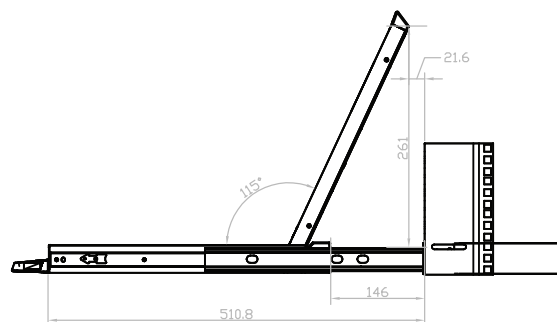

## Features

Key features:-

- 1U 17" widescreen LCD console drawer
- Support Full HD with 1080p resolution
- 104-key keyboard with touchpad or trackball
- New enhanced aesthetics with moulded front handle
- Short depth design of 480mm (18.9") only
- Front USB port for device access (USB hub KVM)
- 2 post rack mounting available

## Dimensions

Unit : mm

LCD Panel	Size (diagonal): 17.3" widescreen TFT Max resolution: 1920 x 1080 Brightness (cd/m <sup>2</sup> ): 400 Backlight: LED Colours: 16.7 M, 8-bit Contrast ratio (typ): 600 : 1 Viewing angle (H/V): 160° x 140° Active area (mm): 382 x 215 MTBF (hrs): 50,000 Signal input: VGA or HDMI	Regulatory	Safety: FCC & CE certified Environmental: RoHS2 & REACH compliant	
	Casing Colour	Black (RAL 9005)	Power	Input: Auto-sensing 100 to 240VAC, 50 / 60Hz Consumption: Max. 48 Watt, Standby 5 Watt
	Weight	Net: 10.8kgs (24lbs) Gross: 15.8kgs (34.8lbs)	Environmental	Operating: 0 to 50°C Storage: -5 to 60°C Relative humidity: 5~90%, non-condensing Shock: 10G acceleration (11ms duration) Vibration: 5~500Hz 1G RMS random vibration
	Dimensions (W x D x H)	Product: 441.6 x 480 x 44 mm (17.4 x 18.9 x 1.73 in) Packing: 590 x 808 x 140 mm (23.2 x 31.8 x 5.5 in)		