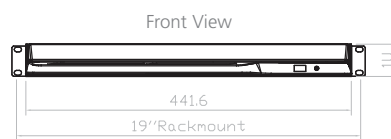

Dimensions