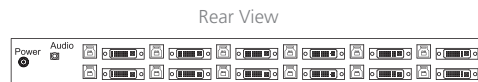

Dimensions