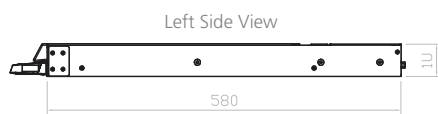

Dimensions