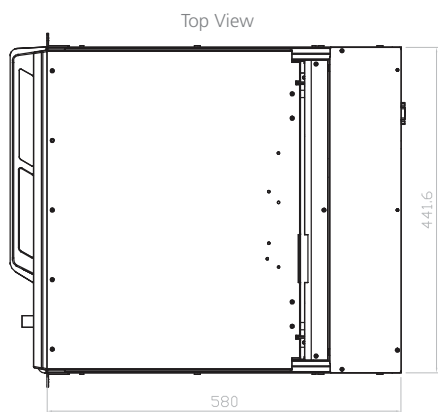

KwikDraw-A 17WHR-12

Features

Key features:-

- 1U 17" widescreen LCD console draw
- 1920 x 1200 native WUXGA Ultra high resolution
- PIP & Picture by Picture viewing efficiency
- 104-key keyboard with touchpad or trackball
- New enhanced aesthetics with moulded front handle
- Front USB port for device access (USB hub KVM)
- 2 post rack mounting available
- 12-port DVI-D, USB & Audio KVM

Dimensions

Unit : mm

KwikDraw-A 17WHR-12

Specifications

The information is believed to be accurate. However Amplicon Liveline Limited accepts no responsibility for any problems caused by errors and omissions. Specifications are subject to change without notice.

Console

LCD Panel	Size (diagonal): 17.1" widescreen TFT Max resolution: 1920 x 1200 Brightness (cd/m ²): 210 Backlight: LED Colours: 16.7 M, 8-bit Contrast ratio (typ): 600 : 1 Viewing angle (H/V): 130° x 110° Active area (mm): 367 x 230 MTBF (hrs): 20,000 Signal input: HDMI, VGA, DVI-D	Regulatory	Safety: FCC & CE certified Environmental: RoHS2 & REACH compliant	
	Casing Colour	Black (RAL 9005)	Power	Input: Auto-sensing 100 to 240VAC, 50 / 60Hz Consumption: Max. 48 Watt, Standby 5 Watt
	Weight	Net: 12.1kgs (26.6lbs) Gross: 18.1kgs (39.8lbs)	Environmental	Operating: 0 to 55°C Storage: -5 to 60°C Relative humidity: 5~90%, non-condensing Shock: 10G acceleration (11ms duration) Vibration: 5~500Hz 1G RMS random vibration
	Dimensions (W x D x H)	Product: 441.6 x 580 x 44 mm (17.4 x 22.8 x 1.73 in) Packing: 590 x 768 x 140 mm (23.2 x 30.2 x 5.5 in)		