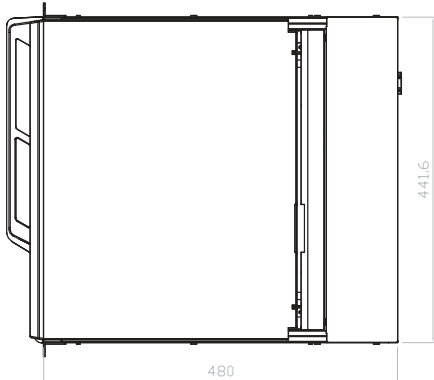

KwikDraw-A 17WHR

Features

Key features:-

- 1U 17" widescreen LCD console drawer with DVI-D
- 1920 x 1200 native WUXGA Ultra high resolution
- PIP & Picture by Picture viewing efficiency
- 104-key keyboard with touchpad or trackball
- New enhanced aesthetics with moulded front handle
- Front USB port for device access (USB hub KVM)
- 2 post rack mounting available

Dimensions

Left Side View

Front View

Top View

Unit : mm

KwikDraw-A 17WHR

Specifications

The information is believed to be accurate. However Amplicon Liveline Limited accepts no responsibility for any problems caused by errors and omissions. Specifications are subject to change without notice.

LCD Panel	Size (diagonal): 17.1" widescreen TFT Max resolution: 1920 x 1200 Brightness (cd/m ²): 210 Backlight: LED Colours: 16.7 M, 8-bit Contrast ratio (typ): 600 : 1 Viewing angle (H/V): 130° x 110° Active area (mm): 367 x 230 MTBF (hrs): 20,000 Signal input: VGA, DVI-D, HDMI	Regulatory	Safety: FCC & CE certified Environmental: RoHS2 & REACH compliant
		Power	Input: Auto-sensing 100 to 240VAC, 50 / 60Hz Consumption: Max. 48 Watt, Standby 5 Watt
		Environmental	Operating: 0 to 55°C Storage: -5 to 60°C Relative humidity: 5~90%, non-condensing Shock: 10G acceleration (11ms duration) Vibration: 5~500Hz 1G RMS random vibration
Casing Colour	Black (RAL 9005)		
Weight	Net: 10.9kgs (24lbs) Gross: 15.8kgs (34.8lbs)		
Dimensions (W x D x H)	Product: 441.6 x 480 x 44 mm (17.4 x 18.9 x 1.73 in) Packing: 590 x 768 x 140 mm (23.2 x 30.2 x 5.5 in)		