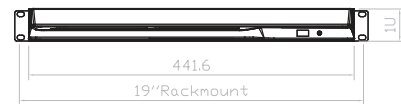

KwikDraw-A 17WHR

Features

Key features:-

- 1U 17" widescreen LCD console drawer with DVI-D
- 1920 x 1200 native WUXGA Ultra high resolution
- PIP & Picture by Picture viewing efficiency
- 104-key keyboard with touchpad or trackball
- New enhanced aesthetics with moulded front handle
- Front USB port for device access (USB hub KVM)
- 2 post rack mounting available

Dimensions

Left Side View

Front View

Top View

Unit : mm

KwikDraw-A 17WHR

Specifications

The information is believed to be accurate. However Amplicon Liveline Limited accepts no responsibility for any problems caused by errors and omissions. Specifications are subject to change without notice.

LCD Panel	Size (diagonal): 17.1" widescreen TFT Max resolution: 1920 x 1200 Brightness (cd/m ²): 210 Backlight: LED Colours: 16.7 M, 8-bit Contrast ratio (typ): 600 : 1 Viewing angle (H/V): 130° x 110° Active area (mm): 367 x 230 MTBF (hrs): 20,000 Signal input: VGA, DVI-D, HDMI	Regulatory	Safety: FCC & CE certified Environmental: RoHS2 & REACH compliant
		Power	Input: Auto-sensing 100 to 240VAC, 50 / 60Hz Consumption: Max. 48 Watt, Standby 5 Watt
		Environmental	Operating: 0 to 55°C Storage: -5 to 60°C Relative humidity: 5~90%, non-condensing Shock: 10G acceleration (11ms duration) Vibration: 5~500Hz 1G RMS random vibration
Casing Colour	Black (RAL 9005)		
Weight	Net: 10.9kgs (24lbs) Gross: 15.8kgs (34.8lbs)		
Dimensions (W x D x H)	Product: 441.6 x 480 x 44 mm (17.4 x 18.9 x 1.73 in) Packing: 590 x 768 x 140 mm (23.2 x 30.2 x 5.5 in)		