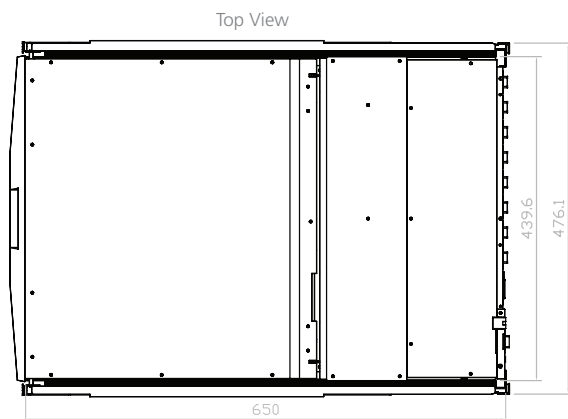

KwikDraw-A 20HR-12

Features

Key features:-

- 1U 20" LCD console drawer
- Ultra high resolution 1600 x 1200
- 104-key keyboard with touchpad
- Enhanced aesthetics with moulded front handle and two point lock
- 12-port DVI-D, USB & Audio KVM

Dimensions

Unit : mm

KwikDraw-A 20HR-12

Specifications

The information is believed to be accurate. However Amplicon Liveline Limited accepts no responsibility for any problems caused by errors and omissions. Specifications are subject to change without notice.

Console

LCD Panel	Size (diagonal): 20.4" TFT Max resolution: 1600 x 1200 Brightness (cd/m ²): 300 Backlight: CCFL Colours: 16.7 M Contrast ratio (typ): 800 : 1 Viewing angle (H/V): 178° x 178° Active area (mm): 408 x 306 MTBF (hrs): 45,000 Signal input: VGA	Regulatory	Safety: FCC & CE certified Environmental: RoHS2 & REACH compliant
Casing Colour	Black (RAL 9005)	Power	Input: Auto-sensing 100 to 240VAC, 50 / 60Hz Consumption: Max. 48 Watt, Standby 5 Watt
Weight	Net: 15.5kgs (34.1lbs) Gross: 23.4kgs (51.5lbs)	Environmental	Operating: 0 to 50°C Storage: -5 to 60°C Relative humidity: 5~90%, non-condensing Shock: 10G acceleration (11ms duration) Vibration: 5~500Hz 1G RMS random vibration
Dimensions (W x D x H)	Product: 439.6 x 650 x 44 mm (17.3 x 25.6 x 1.73 in) Packing: 595 x 860 x 140 mm (23.4 x 33.9 x 5.5 in)		