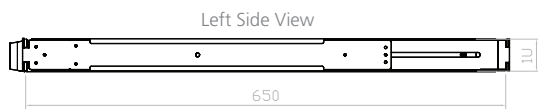

Dimensions