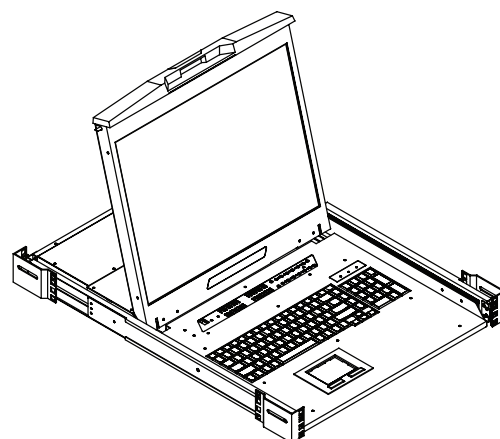

KwikDraw-A 20HR-12

Features

Key features:-

- 1U 20" LCD console drawer
- Ultra high resolution 1600 x 1200
- 104-key keyboard with touchpad
- Enhanced aesthetics with moulded front handle and two point lock
- 12-port DVI-D, USB & Audio KVM

Dimensions

Unit : mm

KwikDraw-A 20HR-12

Specifications

The information is believed to be accurate. However Amplicon Liveline Limited accepts no responsibility for any problems caused by errors and omissions. Specifications are subject to change without notice.

Console

LCD Panel	Size (diagonal): 20.4" TFT Max resolution: 1600 x 1200 Brightness (cd/m ²): 300 Backlight: CCFL Colours: 16.7 M Contrast ratio (typ): 800 : 1 Viewing angle (H/V): 178° x 178° Active area (mm): 408 x 306 MTBF (hrs): 45,000 Signal input: VGA	Regulatory	Safety: FCC & CE certified Environmental: RoHS2 & REACH compliant
Casing Colour	Black (RAL 9005)	Power	Input: Auto-sensing 100 to 240VAC, 50 / 60Hz Consumption: Max. 48 Watt, Standby 5 Watt
Weight	Net: 15.5kgs (34.1lbs) Gross: 23.4kgs (51.5lbs)	Environmental	Operating: 0 to 50°C Storage: -5 to 60°C Relative humidity: 5~90%, non-condensing Shock: 10G acceleration (11ms duration) Vibration: 5~500Hz 1G RMS random vibration
Dimensions (W x D x H)	Product: 439.6 x 650 x 44 mm (17.3 x 25.6 x 1.73 in) Packing: 595 x 860 x 140 mm (23.4 x 33.9 x 5.5 in)		