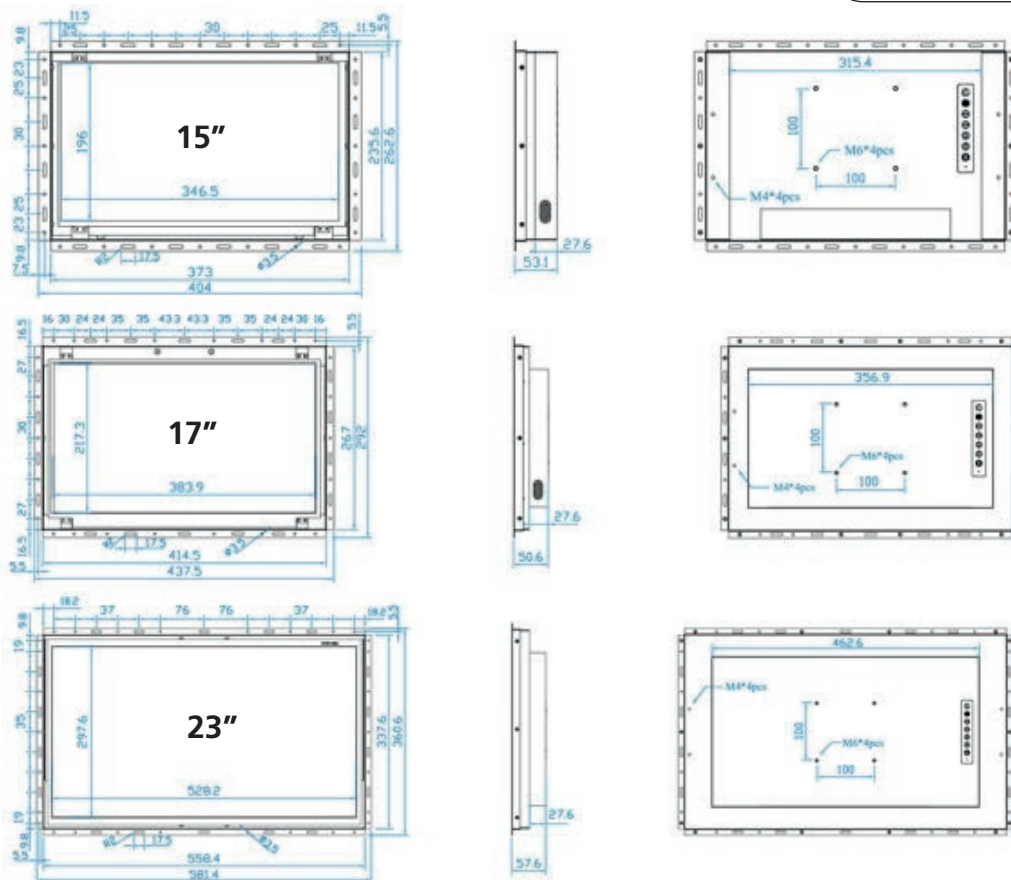

Senses Open frame 4K 15/17/23

Features

- True 4K resolution
- Ideal for CCTV security & industrial control
- 15", 17" & 23" screen size
- Optional DC input
- Optional Touch screen
- 2 year warranty

Dimensions

Model		15" 4K	17" 4K	23" 4K
Max. Resolution		3840 x 2160	3840 x 2160	3840 x 2160
Brightness (cd/m2)		300	400	310
Backlight		LED	LED	LED
Colors		16.7M, 8-bit	16.7M, 8-bit	1.07 Billion, 10-bit
Contrast ratio (typ)		800:1	1000:1	1000:1
Viewing angle (L/R/U/D)		89/89/89/89	89/89/89/89	89/89/89/89
Active area (mm)		344.448H x 193.752V	382.12H x 214.94V	527.04H x 296.46V
MTBF (hrs)		20000	20000	30000
Signal input		DP++, HDMI	DP++, HDMI	DP++, HDMI
Weight	Net	3.5 kg / 7.7 lb	3.4 kg / 7.5 lb	6.7 kg / 14.7 lb
	Gross	6.1 kg / 13.4 lb	6.2 kg / 13.6 lb	10.4 kg / 22.9 lb
Operating temperature		0 to 55°C		
Storage temperature		-20 to 60°C		
Relative humidity		5~90% non-condensing		
Shock		10G acceleration (11ms duration)		
Vibration		10~300Hz 0.5G RMS random vibration		
Regulatory		FCC & CE certified		
Input		auto-sensing 100 to 240 VAC, 50 / 60 Hz		
Consumption		screen on Max 24 W Power saving Max 9W Standby Max 2W	screen on Max 29 W Power saving Max 9W Standby Max 2W	screen on Max 45 W Power saving Max 9W Standby Max 2W
Product dimensions (mm)		404 x 53.1 x 262.6	437.9 x 51.9 x 292	581.4 x 57.6 x 360.6
Packing Dimensions (mm)		615 x 113 x 523	615 x 113 x 523	659 x 117 x 640