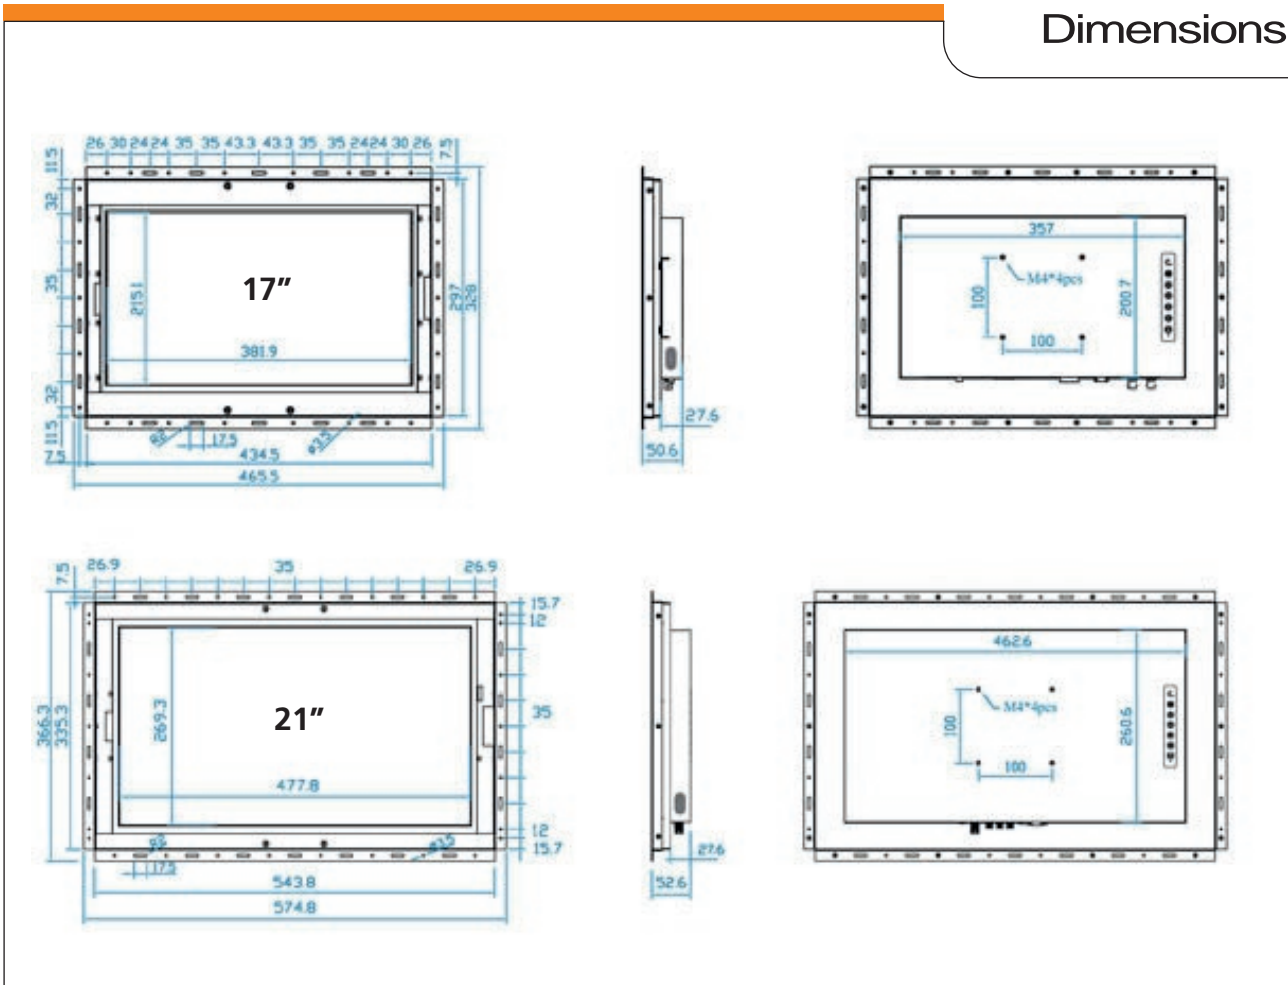

Senses Open frame HD 17/21

Features

- Open Frame design for OEM integration
- Perfect for Kiosk-style application
- 17" / 21" Touchscreen optional
- Optional DC power input
- 2 year warranty

Dimensions

Senses Open frame HD 17/21

Model		17" FHD	21" FHD
Max. Resolution		1920 x 1080	1920 x 1080
Brightness (cd/m2)		400	250
Backlight		LED	LED
Colors		16.7M	16.7M
Contrast ratio (typ)		600:1	1000:1
Viewing angle (L/R/U/D)		89/89/89/89	85/85/80/80
Active area (mm)		381.888H x 214.812V	476.64H x 268.11V
MTBF (hrs)		50000	30000
Signal input		VGA & DVI-D	VGA & DVI-D
Weight	Net	3.4 kg / 7.5 lb	6.7 kg / 14.7 lb
	Gross	6.2 kg / 13.6 lb	10.4 kg / 22.9 lb
Operating temperature		0 to 55°C	
Storage temperature		-20 to 60°C	
Relative humidity		5~90% non-condensing	
Shock		10G acceleration (11ms duration)	
Vibration		10~300Hz 0.5G RMS random vibration	
Regulatory		FCC & CE certified	
Input		auto-sensing 100 to 240 VAC, 50 / 60 Hz	
Consumption		screen on Max 25 W Power saving Max 4W Standby Max 1W	screen on Max 32 W Power saving Max 4W Standby Max 1W
Product dimensions (mm)		465.5 x 50.6 x 328	574.8 x 52.6 x 366.3
Packing Dimensions (mm)		615 x 113 x 523	659 x 117 x 640