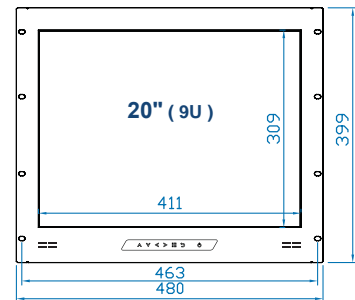

Senses Rackmount Display

Features

- 7U 17", 8U 19" 9U 20" rackmount LCD with HDMI / VGA input
- Ideal for CCTV security & industrial control
- 17" / 19" / 20" Touchscreen : Resistive
- 2 year warranty

Dimensions

Model	17" TFT	19" TFT	20" TFT	
Max resolution	1280 x 1024	1280 x 1024	1600 x 1200	
Brightness (cd/m2)	250	250	300	
Backlight	LED	LED	CCFL	
Colors	16.7 M	16.7M	16.7M	
Contrast ratio (typ)	1000 : 1	1000 : 1	800 : 1	
Viewing angle (L/R/U/D)	85/85/80/80	85/85/80/80	89/89/89/89	
Active area (mm)	337.92H x 270.33V	376.32H x 270.33V	408H x 306V	
MTBF (hrs)	30,000	30,000	45000	
Signal input	VGA and HDMI	VGA and HDMI	VGA and HDMI	
Weight	Net	6.5 kgs (14 lbs)	7 kgs (15 lbs)	8.5 kgs (18.7 lbs)
	Gross	8.5 kgs (19 lbs)	9 kgs (20 lbs)	11 kgs (24.2 lbs)
Operating Temp	0 to 55°C Degree			
Storage Temp	-20 to 60°C Degree			
Relative humidity	5~90%, non-condensing			
Shock	10G acceleration (11 ms duration)			
Vibration	10~300Hz 0.5G RMS random vibration			
Regulatory	FCC, CE			
Input	Auto-sensing 100 to 240VAC, 50 / 60Hz			
Consumption	Max. 25 Watt Saving mode 4 Watt Standby 1Watt		Max. 48 Watt Saving mode 4 Watt Standby 1Watt	
Product Dimensions	480 x 54 x 310 mm / 18.9 x 2.1 x 12.2 inch	480 x 53 x 355 mm / 18.9 x 2.1 x 14 inch	480 x 64 x 399 mm / 18.9 x 2.5 x 15.7 inch	
Packing Dimensions	529 x 124 x 495 mm / 20.8 x 4.9 x 19.5 inch	529 x 124 x 495 mm / 20.8 x 4.9 x 19.5 inch	583 x 124 x 529 mm / 23 x 4.9 x 20.8 inch	