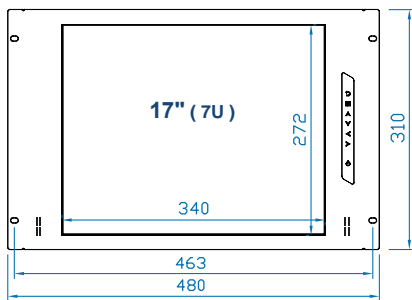

Senses Rackmount Display

Features

- 7U 17", 8U 19" 9U 20" rackmount LCD with HDMI / VGA input
- Ideal for CCTV security & industrial control
- 17" / 19" / 20" Touchscreen : Resistive
- 2 year warranty

Dimensions

Model	17" TFT	19" TFT	20" TFT	
Max resolution	1280 x 1024	1280 x 1024	1600 x 1200	
Brightness (cd/m2)	250	250	300	
Backlight	LED	LED	CCFL	
Colors	16.7 M	16.7M	16.7M	
Contrast ratio (typ)	1000 : 1	1000 : 1	800 : 1	
Viewing angle (L/R/U/D)	85/85/80/80	85/85/80/80	89/89/89/89	
Active area (mm)	337.92H x 270.33V	376.32H x 270.33V	408H x 306V	
MTBF (hrs)	30,000	30,000	45000	
Signal input	VGA and HDMI	VGA and HDMI	VGA and HDMI	
Weight	Net	6.5 kgs (14 lbs)	7 kgs (15 lbs)	8.5 kgs (18.7 lbs)
	Gross	8.5 kgs (19 lbs)	9 kgs (20 lbs)	11 kgs (24.2 lbs)
Operating Temp	0 to 55°C Degree			
Storage Temp	-20 to 60°C Degree			
Relative humidity	5~90%, non-condensing			
Shock	10G acceleration (11 ms duration)			
Vibration	10~300Hz 0.5G RMS random vibration			
Regulatory	FCC, CE			
Input	Auto-sensing 100 to 240VAC, 50 / 60Hz			
Consumption	Max. 25 Watt Saving mode 4 Watt Standby 1Watt		Max. 48 Watt Saving mode 4 Watt Standby 1Watt	
Product Dimensions	480 x 54 x 310 mm / 18.9 x 2.1 x 12.2 inch	480 x 53 x 355 mm / 18.9 x 2.1 x 14 inch	480 x 64 x 399 mm / 18.9 x 2.5 x 15.7 inch	
Packing Dimensions	529 x 124 x 495 mm / 20.8 x 4.9 x 19.5 inch	529 x 124 x 495 mm / 20.8 x 4.9 x 19.5 inch	583 x 124 x 529 mm / 23 x 4.9 x 20.8 inch	