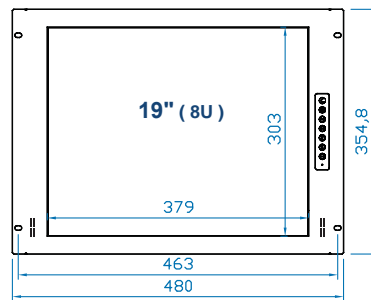

Senses Rackmount Display

Features

- 7U 17", 8U 19" 9U 20" rackmount LCD with HDMI / VGA input
- Ideal for CCTV security & industrial control
- 17" / 19" / 20" Touchscreen : Resistive
- 2 year warranty

Dimensions

Model	17" TFT	19" TFT	20" TFT	
Max resolution	1280 x 1024	1280 x 1024	1600 x 1200	
Brightness (cd/m2)	250	250	300	
Backlight	LED	LED	CCFL	
Colors	16.7 M	16.7M	16.7M	
Contrast ratio (typ)	1000 : 1	1000 : 1	800 : 1	
Viewing angle (L/R/U/D)	85/85/80/80	85/85/80/80	89/89/89/89	
Active area (mm)	337.92H x 270.33V	376.32H x 270.33V	408H x 306V	
MTBF (hrs)	30,000	30,000	45000	
Signal input	VGA and HDMI	VGA and HDMI	VGA and HDMI	
Weight	Net	6.5 kgs (14 lbs)	7 kgs (15 lbs)	8.5 kgs (18.7 lbs)
	Gross	8.5 kgs (19 lbs)	9 kgs (20 lbs)	11 kgs (24.2 lbs)
Operating Temp	0 to 55°C Degree			
Storage Temp	-20 to 60°C Degree			
Relative humidity	5~90%, non-condensing			
Shock	10G acceleration (11 ms duration)			
Vibration	10~300Hz 0.5G RMS random vibration			
Regulatory	FCC, CE			
Input	Auto-sensing 100 to 240VAC, 50 / 60Hz			
Consumption	Max. 25 Watt Saving mode 4 Watt Standby 1Watt		Max. 48 Watt Saving mode 4 Watt Standby 1Watt	
Product Dimensions	480 x 54 x 310 mm / 18.9 x 2.1 x 12.2 inch	480 x 53 x 355 mm / 18.9 x 2.1 x 14 inch	480 x 64 x 399 mm / 18.9 x 2.5 x 15.7 inch	
Packing Dimensions	529 x 124 x 495 mm / 20.8 x 4.9 x 19.5 inch	529 x 124 x 495 mm / 20.8 x 4.9 x 19.5 inch	583 x 124 x 529 mm / 23 x 4.9 x 20.8 inch	