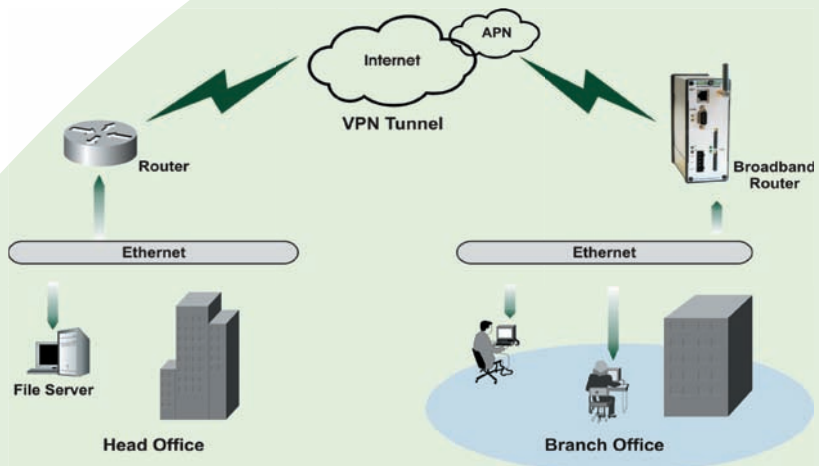

# Wireless GSM Routers Datasheet

## Wireless GSM Data Communication

- Integrated GSM module
- Easy setup
- Dual-SIM redundancy
- Built in VPN client and Firewall
- Quick deployment
- Secure

Multenet's Wireless Routers are Cellular Routers that use mobile phone network infrastructure to provide data connections to networked devices anywhere that a cell-phone signal can be received. When fixed lines are not an option due to physical limitations such as mobile or remote sites, cellular communications provide a quick and easy to deploy solution by providing connectivity via GSM, GPRS, EDGE and HSDPA.

### Mobile Router GPRS / EDGE

The Multenet Mobile Router has an integrated GSM GPRS / EDGE modem and is ideal for applications with low-bandwidth requirements such as Access Control, ATMs, POS applications or telemetry.