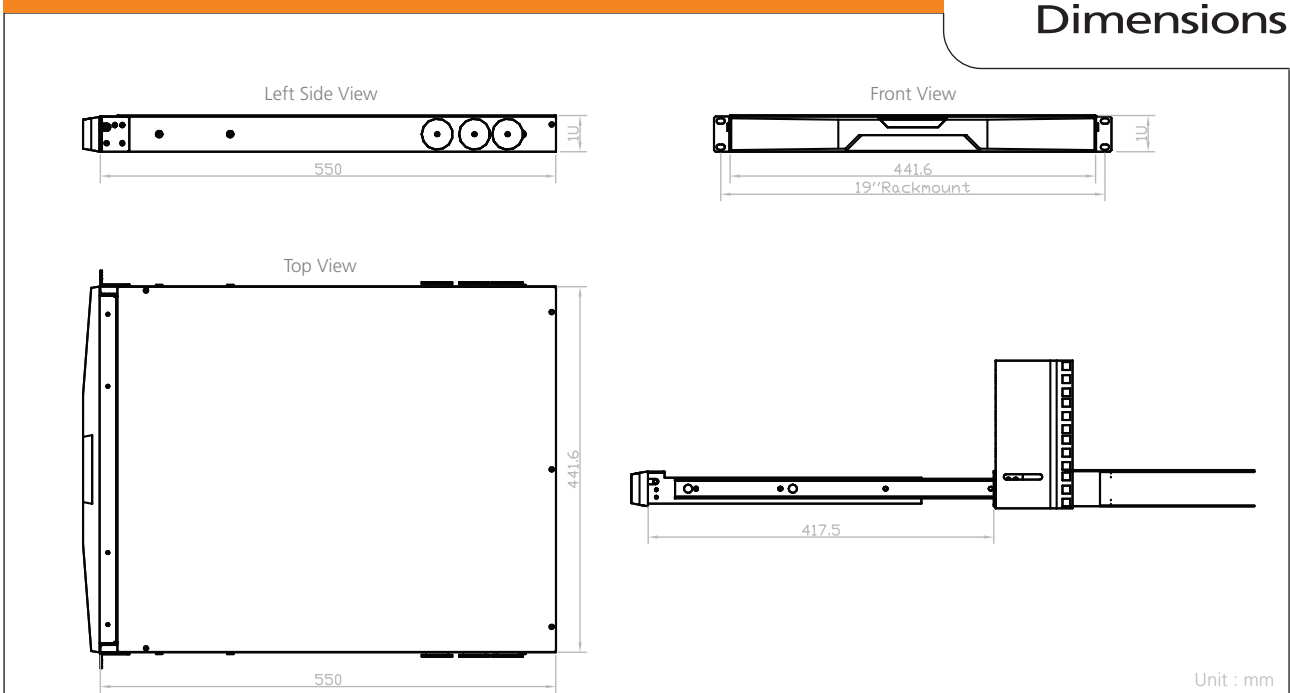

Dimensions