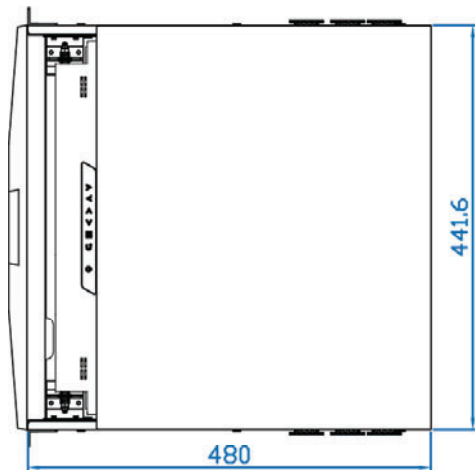

## Features

Key features:

- 1U 17" widescreen LCD drawer with DVI-D / VGA input
- Support Full HD with 1080p resolution
- Green LED-backlit panel technology
- Enhanced aesthetics with moulded front panel and two point lock
- Short depth design of 480mm ( 18.9" ) only

## Dimensions

LCD Panel	Size: 17.3" Widescreen TFT Resolution: 1920*1080 CD/M2: 400 Backlight: LED Colours: 16.7M, 8-bit Contrast: 600:1 Viewing Angle (H/V): 160° x 140° Active area (mm): 382 x 215 MTBF (hrs): 50000 Input: VGA or DVI-D USB resistive Touchscreen	Power Input	Auto-sensing 100 to 240VAC, 50/60Hz
		Power Consumption (max)	IScreen On: 25W Power Saving Mode: 4W Power Button On: 1W
		Safety	FCC/CE
		Environmental	Operating: 0 to 55°C Storage: -5 to 60°C Relative humidity: 5-90%, non-condensing Shock: 10G acceleration (11ms duration) Vibration: 5-500Hz 1G RMS random vibration
Casing Colour	Black (RAL 9005)		
Weight	Net: 11kgs Gross: 15kgs		
Dimensions (W x D x H)	Product: 441.6 x 480 x 44 mm Packing: 588 x 758 x 120 mm		