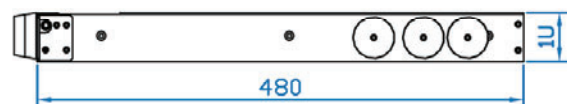

## Features

Key features:

- 1U 17" widescreen LCD drawer with DVI-D / VGA input
- Support Full HD with 1080p resolution
- Green LED-backlit panel technology
- Enhanced aesthetics with moulded front panel and two point lock
- Short depth design of 480mm ( 18.9" ) only

## Dimensions

LCD Panel	Size: 17.3" Widescreen TFT Resolution: 1920*1080 CD/M2: 400 Backlight: LED Colours: 16.7M, 8-bit Contrast: 600:1 Viewing Angle (H/V): 160° x 140° Active area (mm): 382 x 215 MTBF (hrs): 50000 Input: VGA or DVI-D USB resistive Touchscreen	Power Input	Auto-sensing 100 to 240VAC, 50/60Hz
		Power Consumption (max)	IScreen On: 25W Power Saving Mode: 4W Power Button On: 1W
		Safety	FCC/CE
		Environmental	Operating: 0 to 55°C Storage: -5 to 60°C Relative humidity: 5-90%, non-condensing Shock: 10G acceleration (11ms duration) Vibration: 5-500Hz 1G RMS random vibration
Casing Colour	Black (RAL 9005)		
Weight	Net: 11kgs Gross: 15kgs		
Dimensions (W x D x H)	Product: 441.6 x 480 x 44 mm Packing: 588 x 758 x 120 mm		