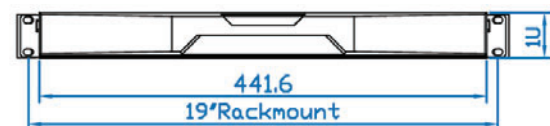

## Features

Key features:

- 1U 17" widescreen LCD drawer with DVI-D / VGA input
- Support Full HD with 1080p resolution
- Green LED-backlit panel technology
- Enhanced aesthetics with moulded front panel and two point lock
- Short depth design of 480mm ( 18.9" ) only

## Dimensions

LCD Panel	Size: 17.3" Widescreen TFT Resolution: 1920*1080 CD/M2: 400 Backlight: LED Colours: 16.7M, 8-bit Contrast: 600:1 Viewing Angle (H/V): 160° x 140° Active area (mm): 382 x 215 MTBF (hrs): 50000 Input: VGA or DVI-D USB resistive Touchscreen	Power Input	Auto-sensing 100 to 240VAC, 50/60Hz
		Power Consumption (max)	IScreen On: 25W Power Saving Mode: 4W Power Button On: 1W
		Safety	FCC/CE
		Environmental	Operating: 0 to 55°C Storage: -5 to 60°C Relative humidity: 5-90%, non-condensing Shock: 10G acceleration (11ms duration) Vibration: 5-500Hz 1G RMS random vibration
Casing Colour	Black (RAL 9005)		
Weight	Net: 11kgs Gross: 15kgs		
Dimensions (W x D x H)	Product: 441.6 x 480 x 44 mm Packing: 588 x 758 x 120 mm		