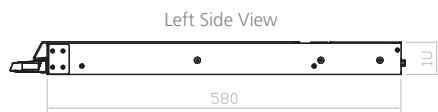

Dimensions