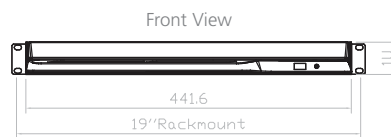

Dimensions