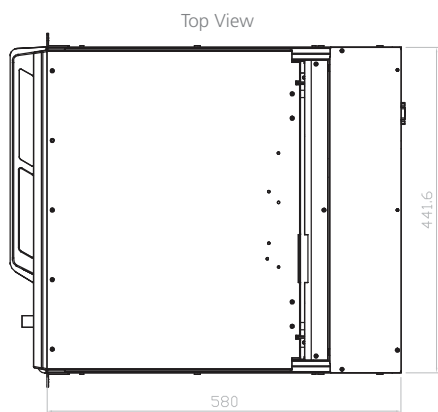

KwikDraw-A 17WHR-12

Features

Key features:-

- 1U 17" widescreen LCD console drawer with DVI-D
- 1920 x 1200 native WUXGA Ultra high resolution
- PIP & Picture by Picture viewing efficiency
- 104-key keyboard with touchpad or trackball
- New enhanced aesthetics with moulded front handle
- Front USB port for device access (USB hub KVM)
- 2 post rack mounting available
- 12-port DVI-D, USB & Audio KVM

Dimensions

Unit : mm

KwikDraw-A 17WHR-12

Specifications

The information is believed to be accurate. However Amplicon Liveline Limited accepts no responsibility for any problems caused by errors and omissions. Specifications are subject to change without notice.

Console

LCD Panel	Size (diagonal): 17.1" widescreen TFT Max resolution: 1920 x 1200 Brightness (cd/m ²): 210 Backlight: LED Colours: 16.7 M, 8-bit Contrast ratio (typ): 600 : 1 Viewing angle (H/V): 130° x 110° Active area (mm): 367 x 230 MTBF (hrs): 20,000 Signal input: VGA, DVI-D, H	Regulatory	Safety: FCC & CE certified Environmental: RoHS2 & REACH compliant		
	Casing Colour	Black (RAL 9005)	Power	Input: Auto-sensing 100 to 240VAC, 50 / 60Hz Consumption: Max. 48 Watt, Standby 5 Watt	
		Weight	Net: 12.1kgs (26.6lbs) Gross: 18.1kgs (39.8lbs)	Environmental	Operating: 0 to 55°C Storage: -5 to 60°C Relative humidity: 5~90%, non-condensing Shock: 10G acceleration (11ms duration) Vibration: 5~500Hz 1G RMS random vibration
			Dimensions (W x D x H)		Product: 441.6 x 580 x 44 mm (17.4 x 22.8 x 1.73 in) Packing: 590 x 768 x 140 mm (23.2 x 30.2 x 5.5 in)